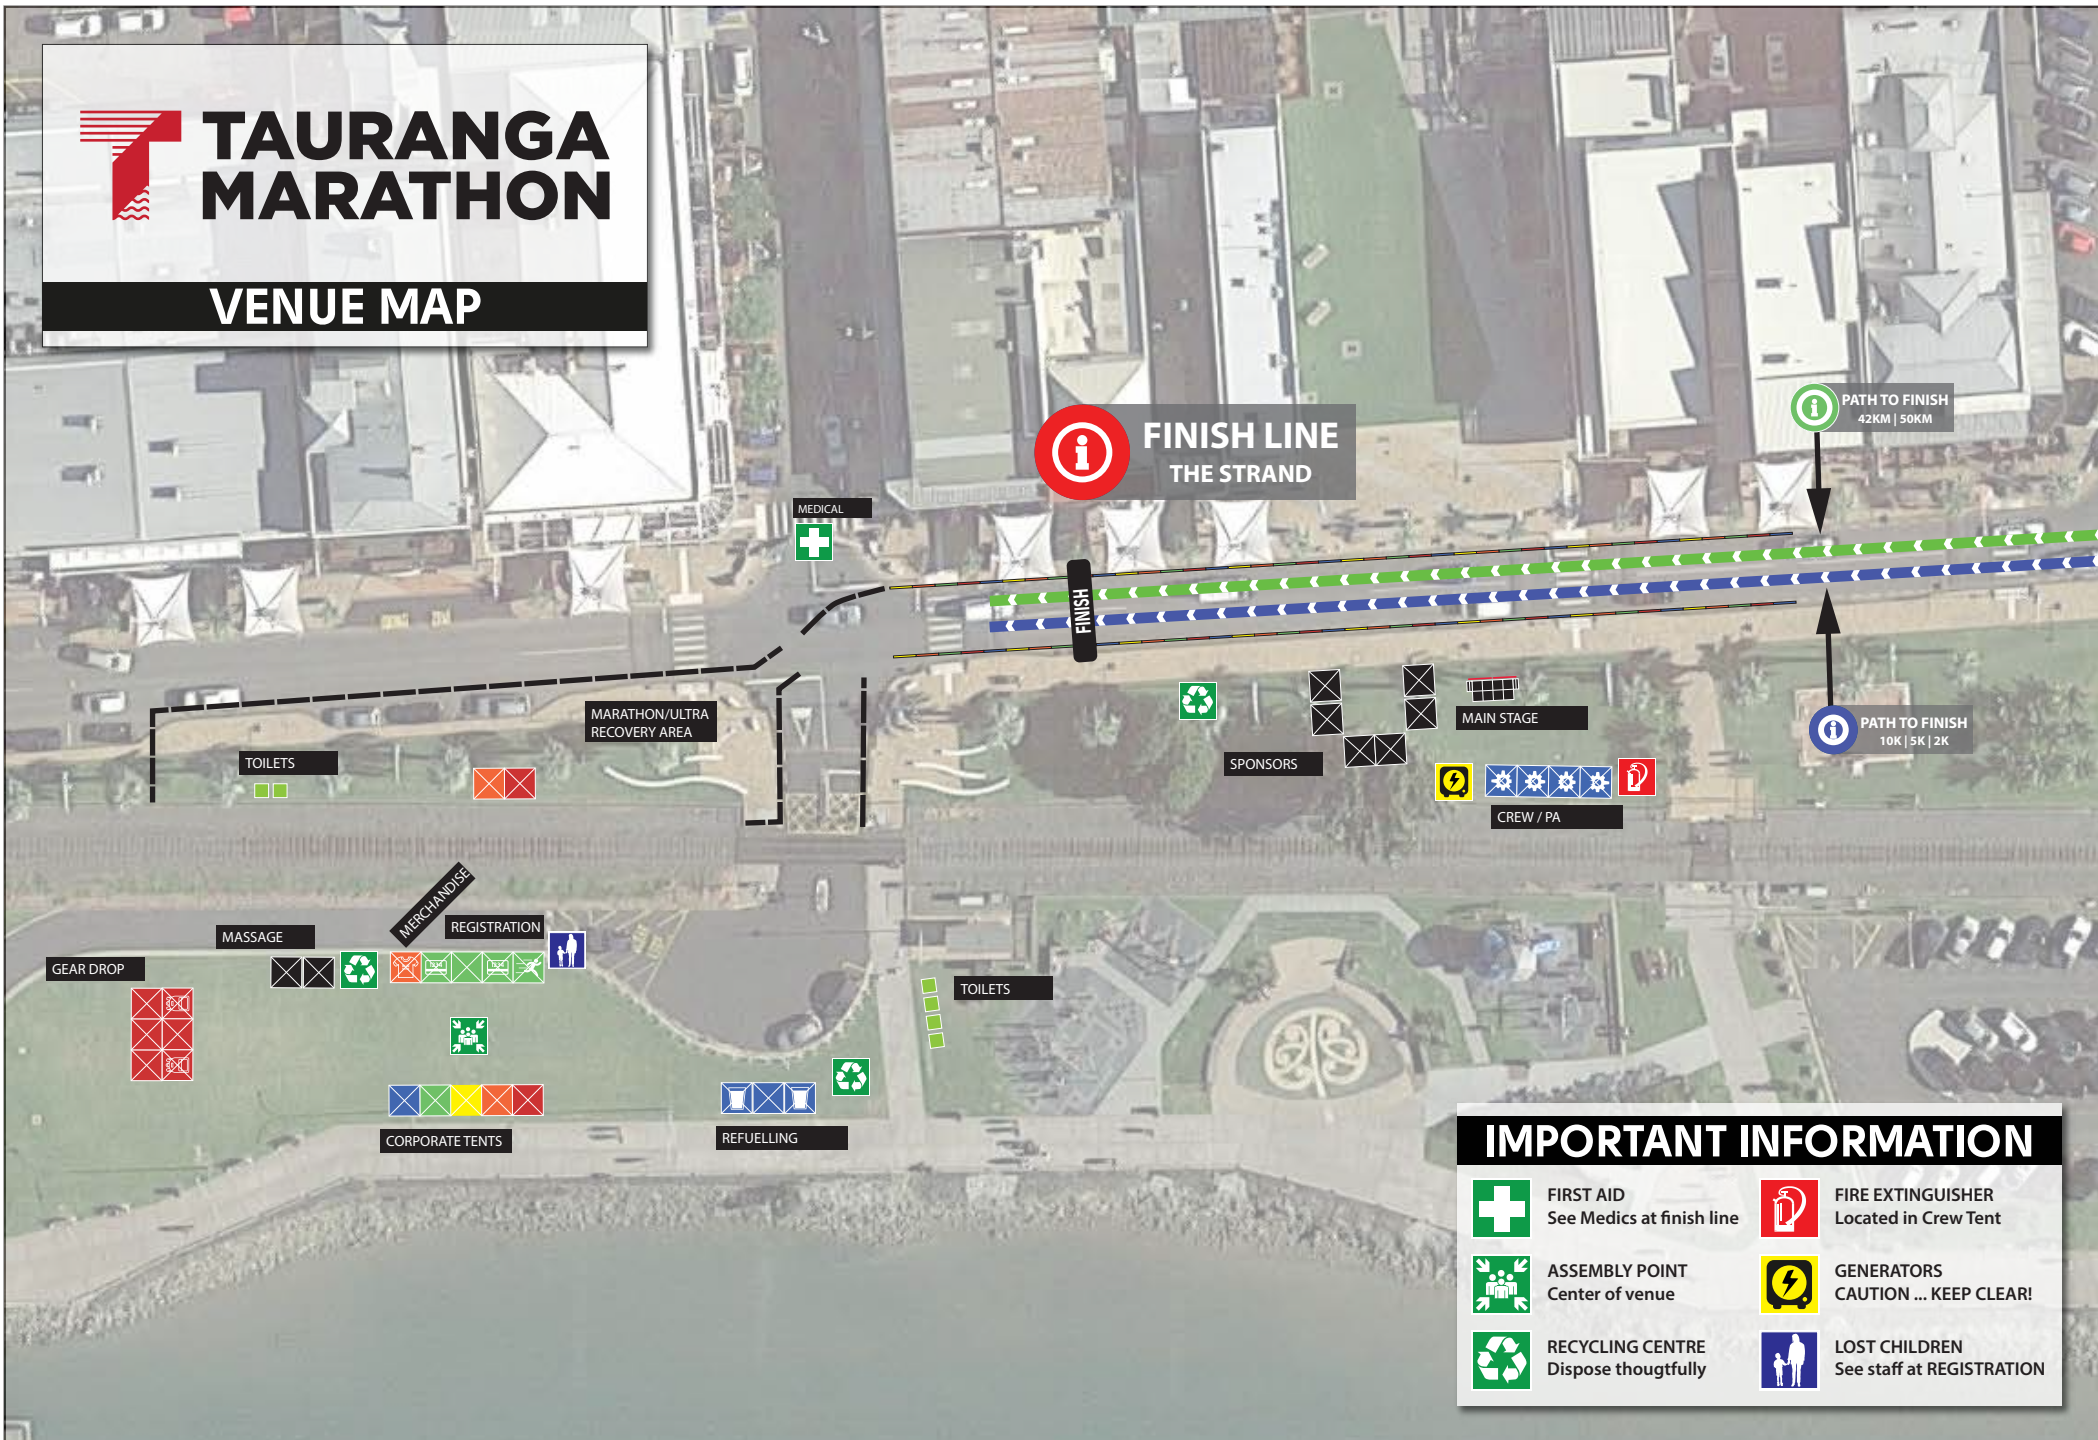

TAURANGA MARATHON

VENUE MAP

FINISH LINE
THE STRAND

PATH TO FINISH
42KM | 50KM

PATH TO FINISH
10K | 5K | 2K

IMPORTANT INFORMATION

-  **FIRST AID**
See Medics at finish line
-  **FIRE EXTINGUISHER**
Located in Crew Tent
-  **ASSEMBLY POINT**
Center of venue
-  **GENERATORS**
CAUTION ... KEEP CLEAR!
-  **RECYCLING CENTRE**
Dispose thoughtfully
-  **LOST CHILDREN**
See staff at REGISTRATION