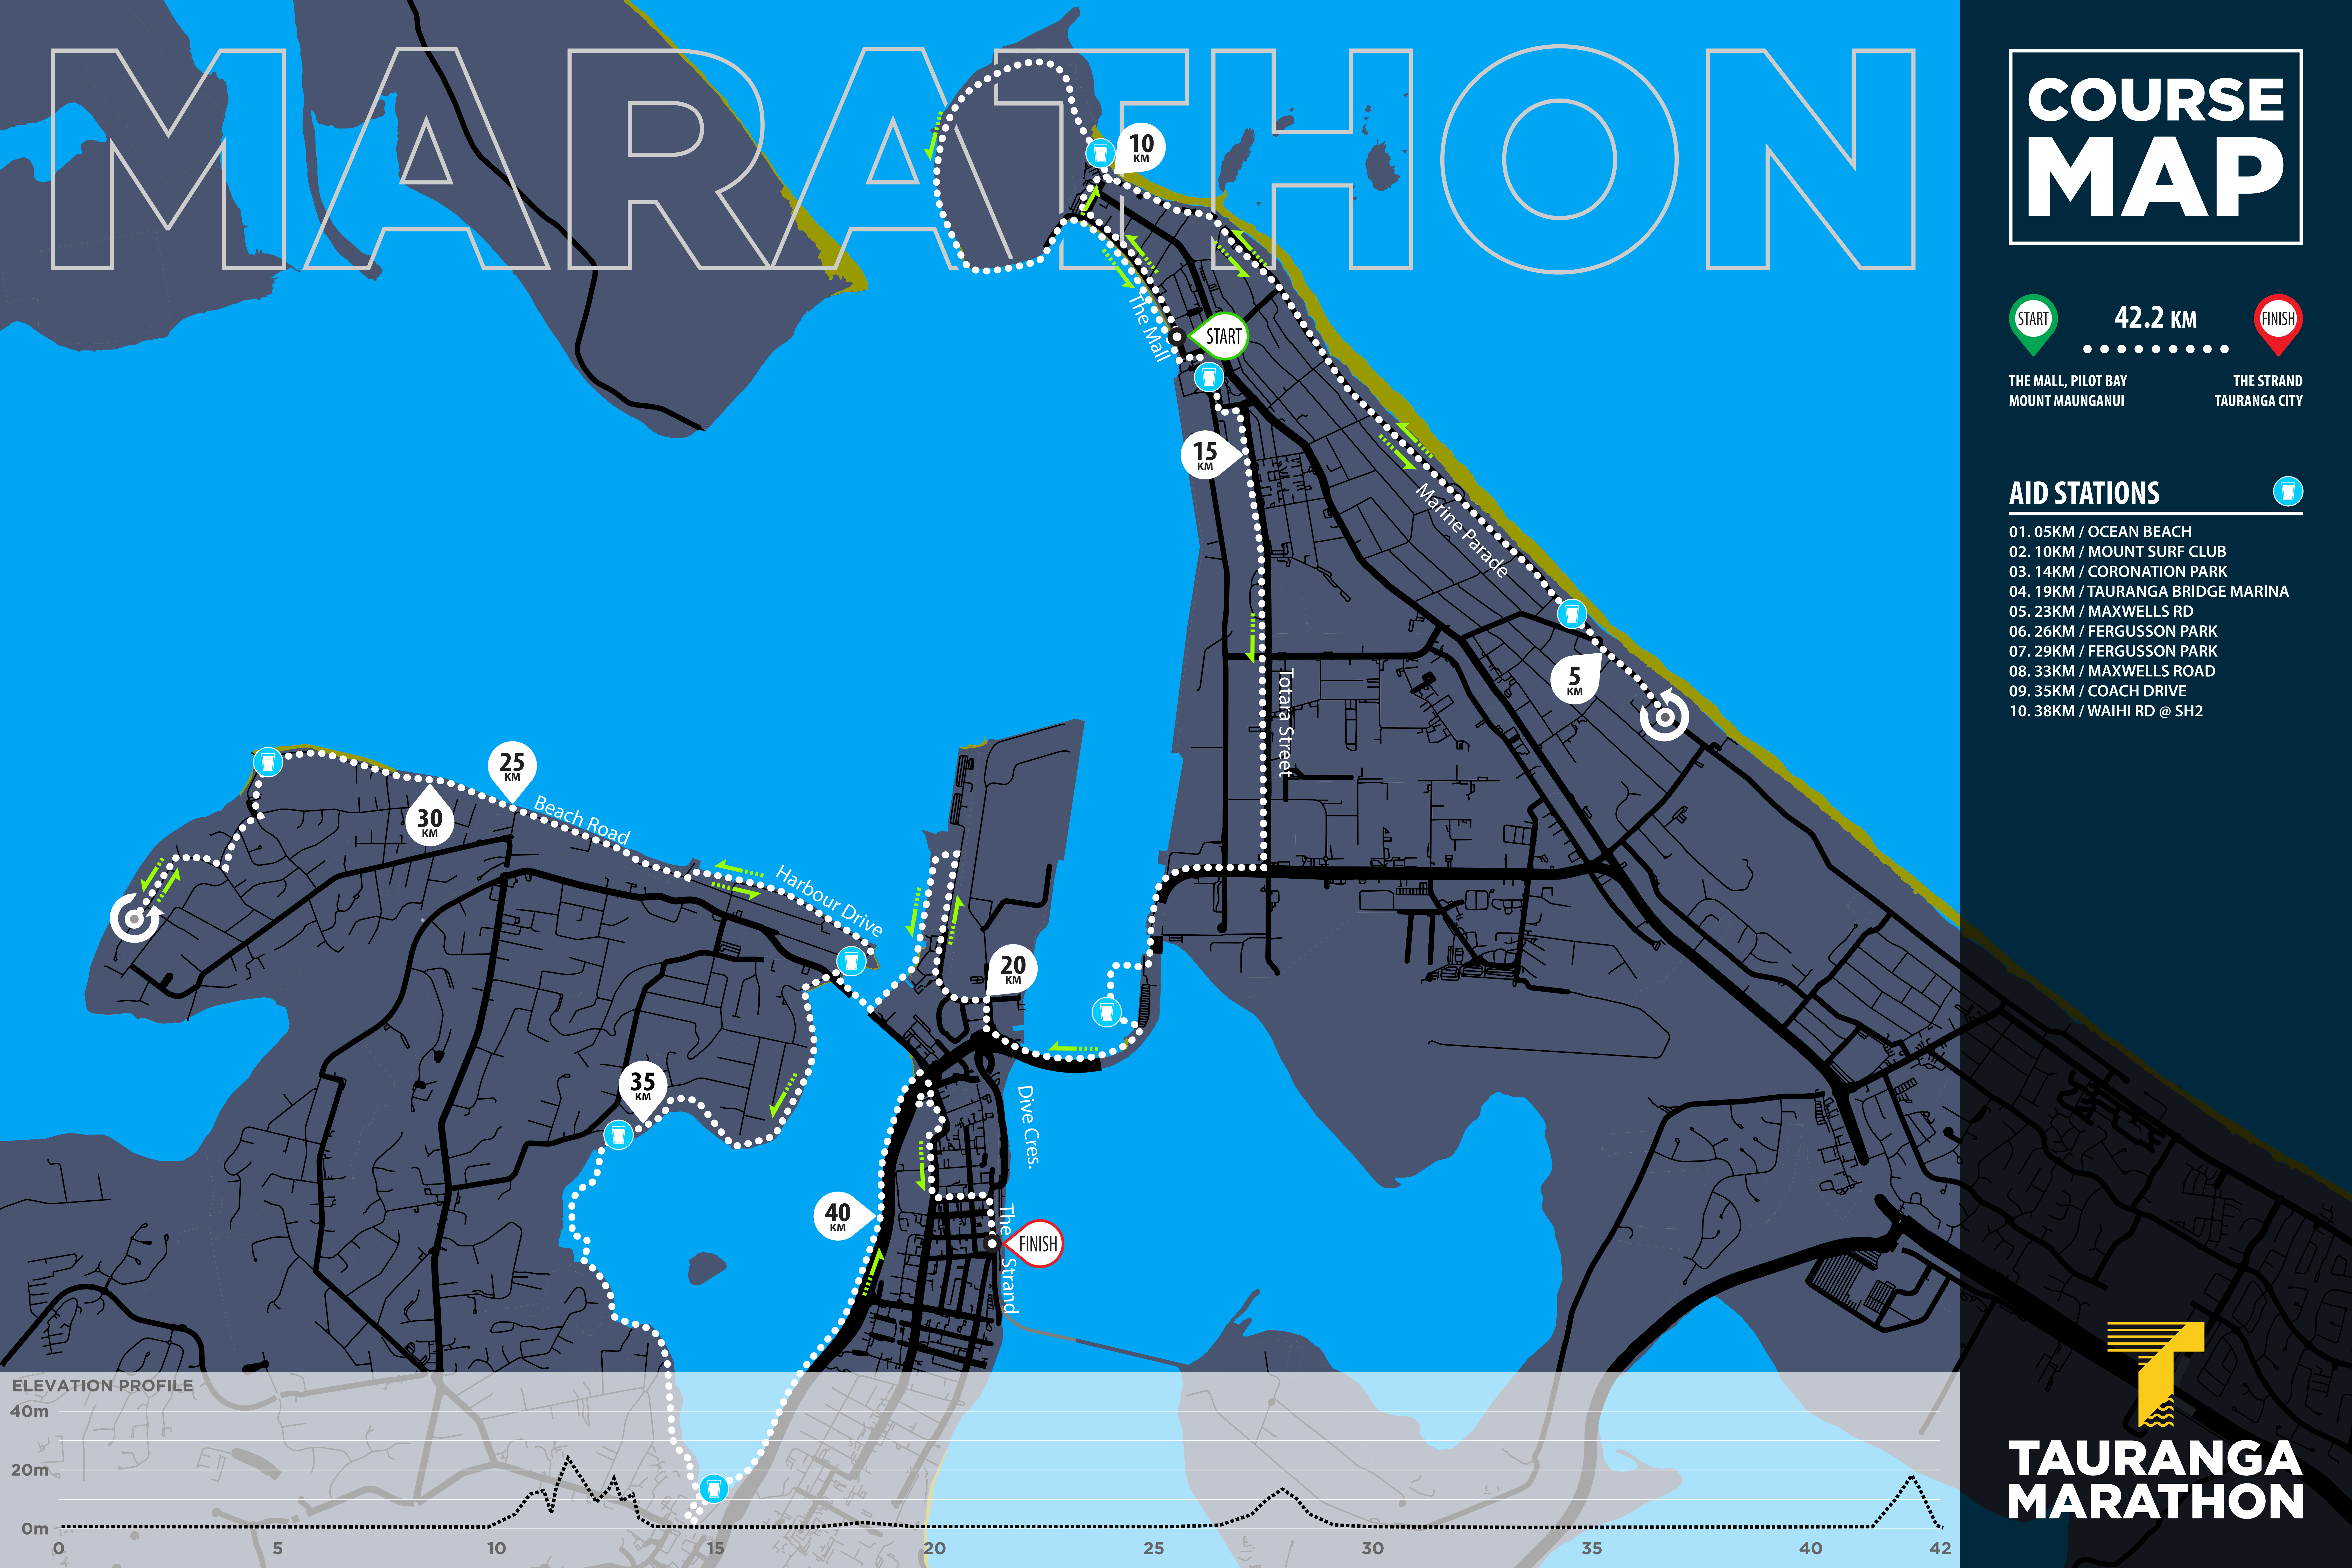

# MARATHON

## COURSE MAP

**START** 42.2 KM **FINISH**  
THE MALL, PILOT BAY  
MOUNT MAUNGANUI THE STRAND  
TAURANGA CITY

- ### AID STATIONS
- 01. 05KM / OCEAN BEACH
  - 02. 10KM / MOUNT SURF CLUB
  - 03. 14KM / CORONATION PARK
  - 04. 19KM / TAURANGA BRIDGE MARINA
  - 05. 23KM / MAXWELLS RD
  - 06. 26KM / FERGUSSON PARK
  - 07. 29KM / FERGUSSON PARK
  - 08. 33KM / MAXWELLS ROAD
  - 09. 35KM / COACH DRIVE
  - 10. 38KM / WAIHI RD @ SH2

**TAURANGA  
MARATHON**