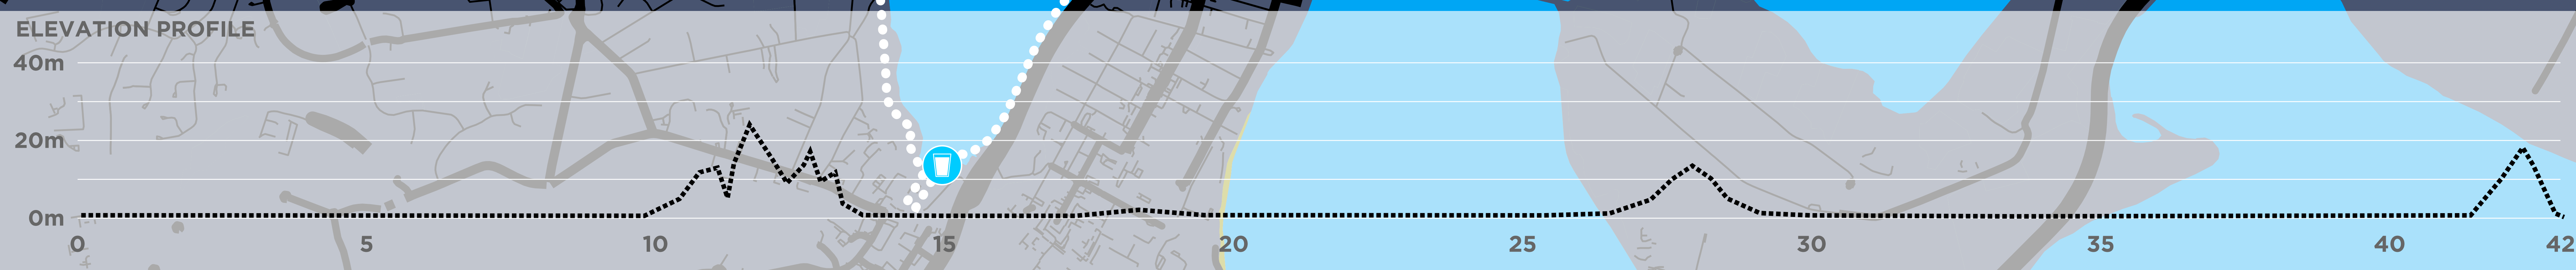

# MARATHON

## COURSE MAP

**START** 42.2 KM **FINISH**  
THE MALL, PILOT BAY  
MOUNT MAUNGANUI THE STRAND  
TAURANGA CITY

- ### AID STATIONS
- 01. 05KM / OCEAN BEACH
  - 02. 10KM / MOUNT SURF CLUB
  - 03. 14KM / CORONATION PARK
  - 04. 19KM / TAURANGA BRIDGE MARINA
  - 05. 23KM / MAXWELLS RD
  - 06. 26KM / FERGUSSON PARK
  - 07. 29KM / FERGUSSON PARK
  - 08. 33KM / MAXWELLS ROAD
  - 09. 35KM / COACH DRIVE
  - 10. 38KM / WAIHI RD @ SH2

**TAURANGA  
MARATHON**