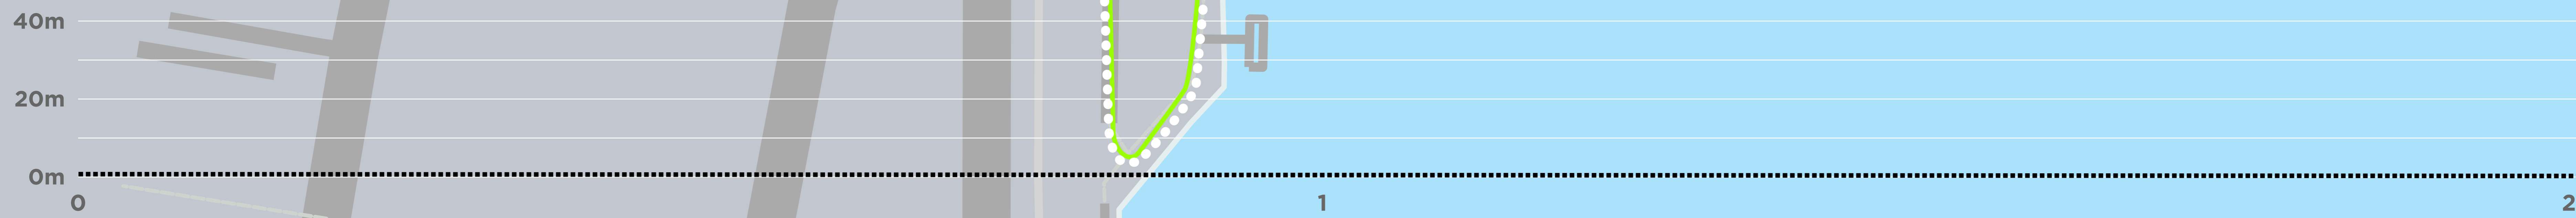

KIDS' DASH

COURSE MAP

HAIRY McLARY
TAURANGA CITY

2 KM

THE STRAND
TAURANGA CITY

START

1
KM

FINISH

LAP ONE: Solid Green
LAP TWO: White Dots

ELEVATION PROFILE

TAURANGA
MARATHON